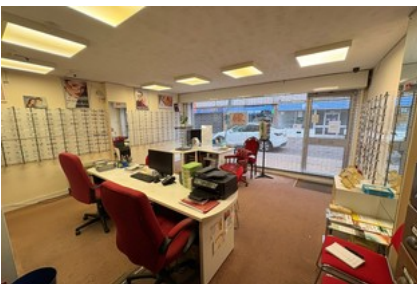

Shoeburyness Southend-On-Sea

- ✓ Vacant Shop To Rent In South Essex
- ✓ In A Good Location With Excellent Passing Trade
- ✓ Flexible Space Suitable For Various Business Types
- ✓ Secure Lease Available
- ✓ Affordable Annual Rent
- ✓ Ready For Occupation Early 2026